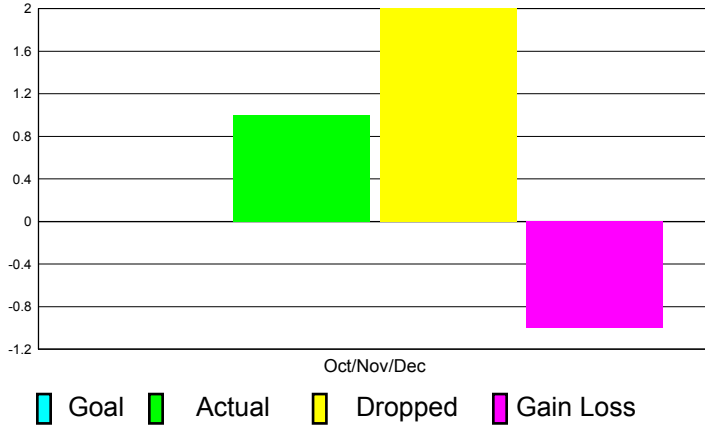

GMT Reports for District (or Undistricted) **District 20 R1**

GMT: **ED J LECIUS**

Location: **NEW YORK**

GMT CA: **1**

CLUBS

**Club Results
2011-2012**

**Clubs
2010-2011**

Month	New Club Goal	Actual New Clubs	Actual Dropped Clubs	Gain/Loss of Clubs	Gain/Loss of Clubs
Oct/Nov/Dec	0	1	2	-1	-2
Totals	0	1	2	-1	-2

Club Results 2011-2012

Goal, New, Dropped, Gain/Loss

Comparison of Club Gain/Loss

Current Year Compared to the Previous Year

YTD Status Quo Clubs 2010-2011

Status Quo Clubs Compared to Status Quo Members

MEMBERSHIP